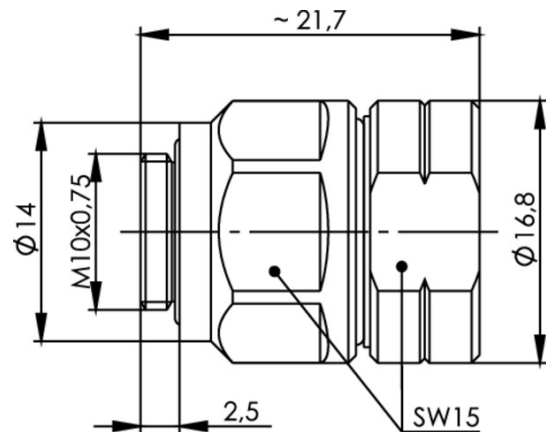

order number: H01011B0008

Cable Clamp G20 (1/4" Flex); IP67

Fig. may differ

Technical Attributes	
Cable group; cable	G20 (1/4" Flex) 5042 1/4"-Hiflex FSJ1-50 RFF 1/4"-50 SCF 14-50 J RFS
Remarks	pressure sleeve; IP67
Finish	Tealloy (white bronze)
Assembly	D12